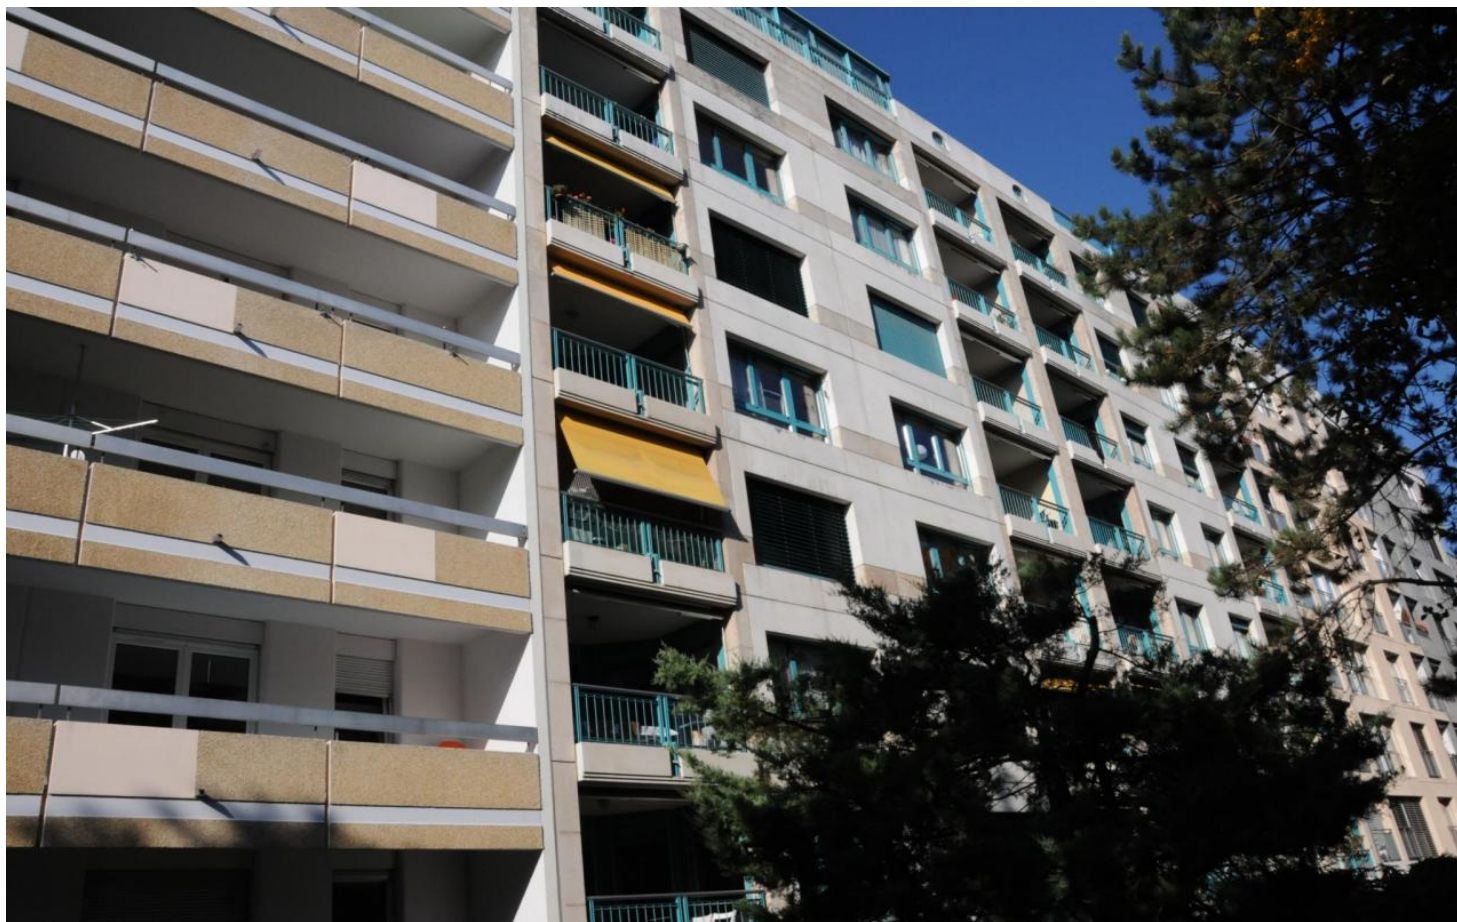

# PETIT-LANCY

Chemin des Vergers 6

Ref. GDG/802700/839

**CHF 160.-**

PARKING SOUTERRAIN

- Type - Parking

Renseignements et visites

**Béatrice Schmitz**